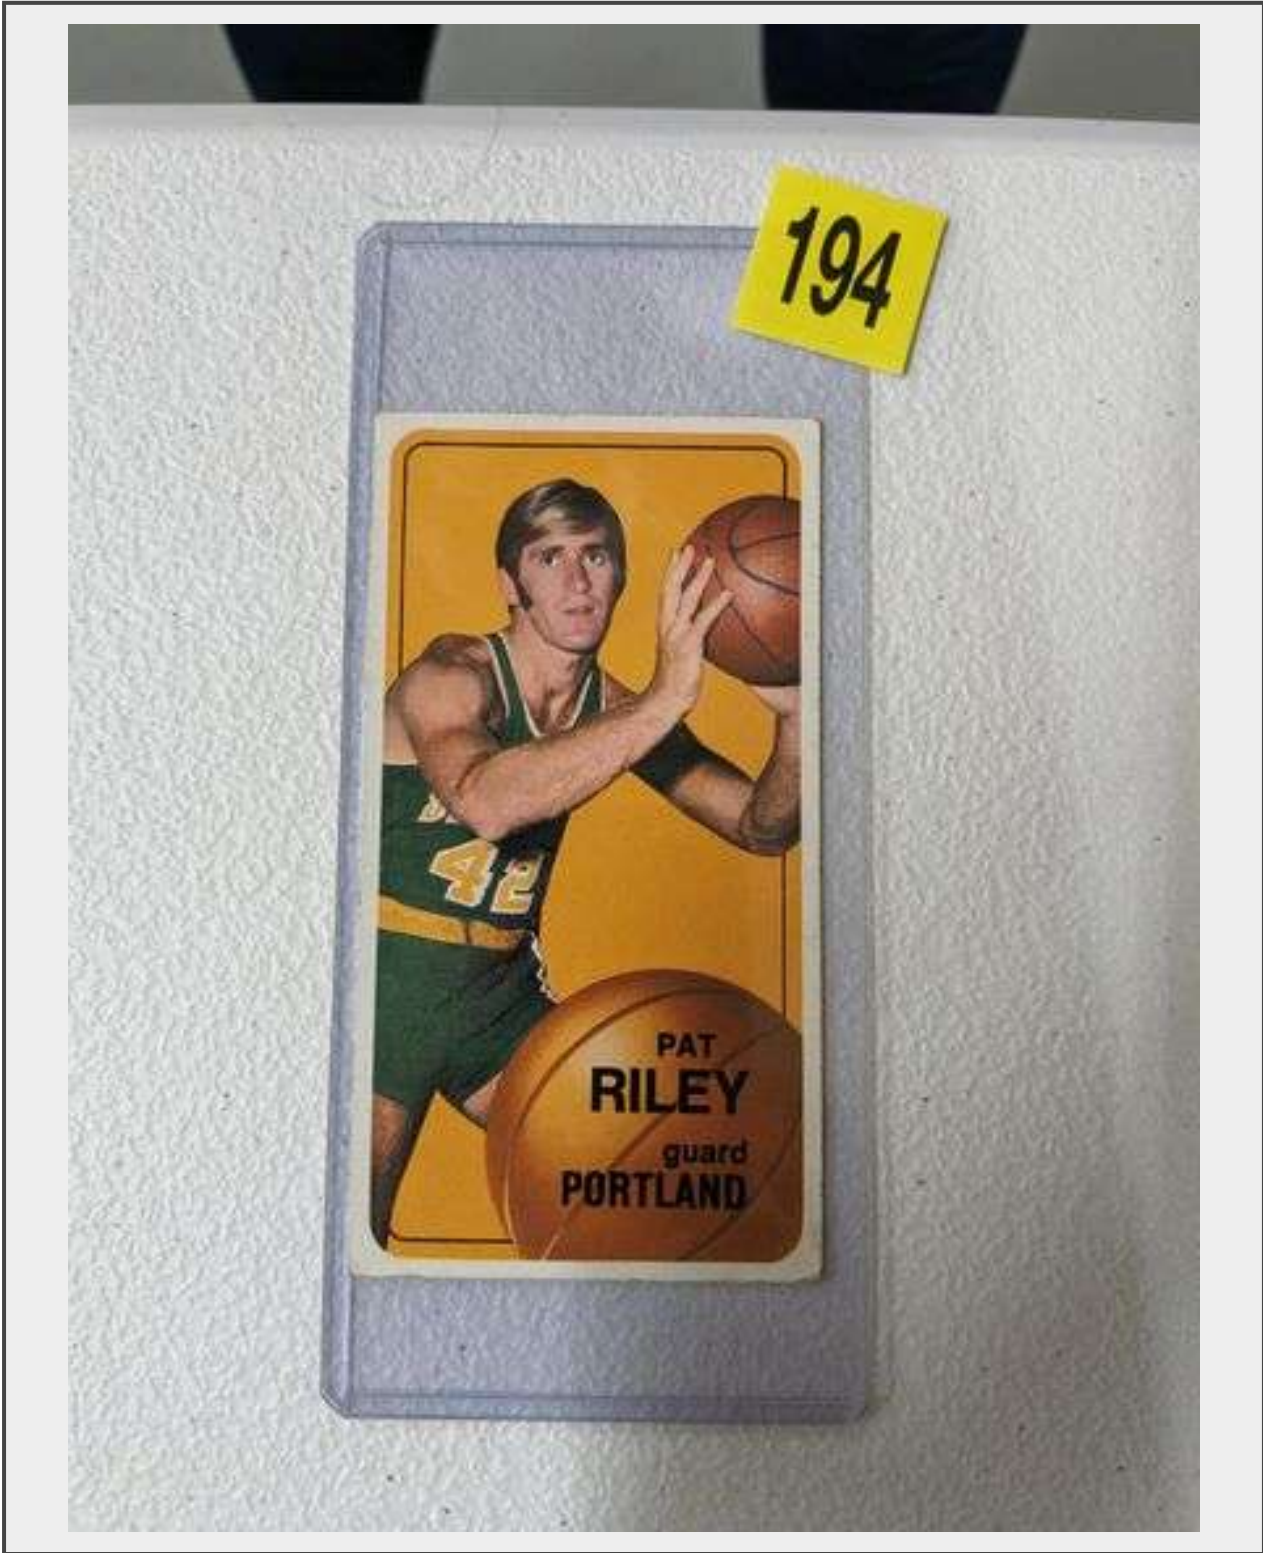

**Sale Name:** Estate and Collector's Auction - Statesboro, GA

**LOT 194 - Pat Riley 1970 Topps ROOKIE CARD!**

**Description**

Pat Riley 1970 Topps ROOKIE CARD!

**Quantity:** 1

<https://www.southauction.com/>