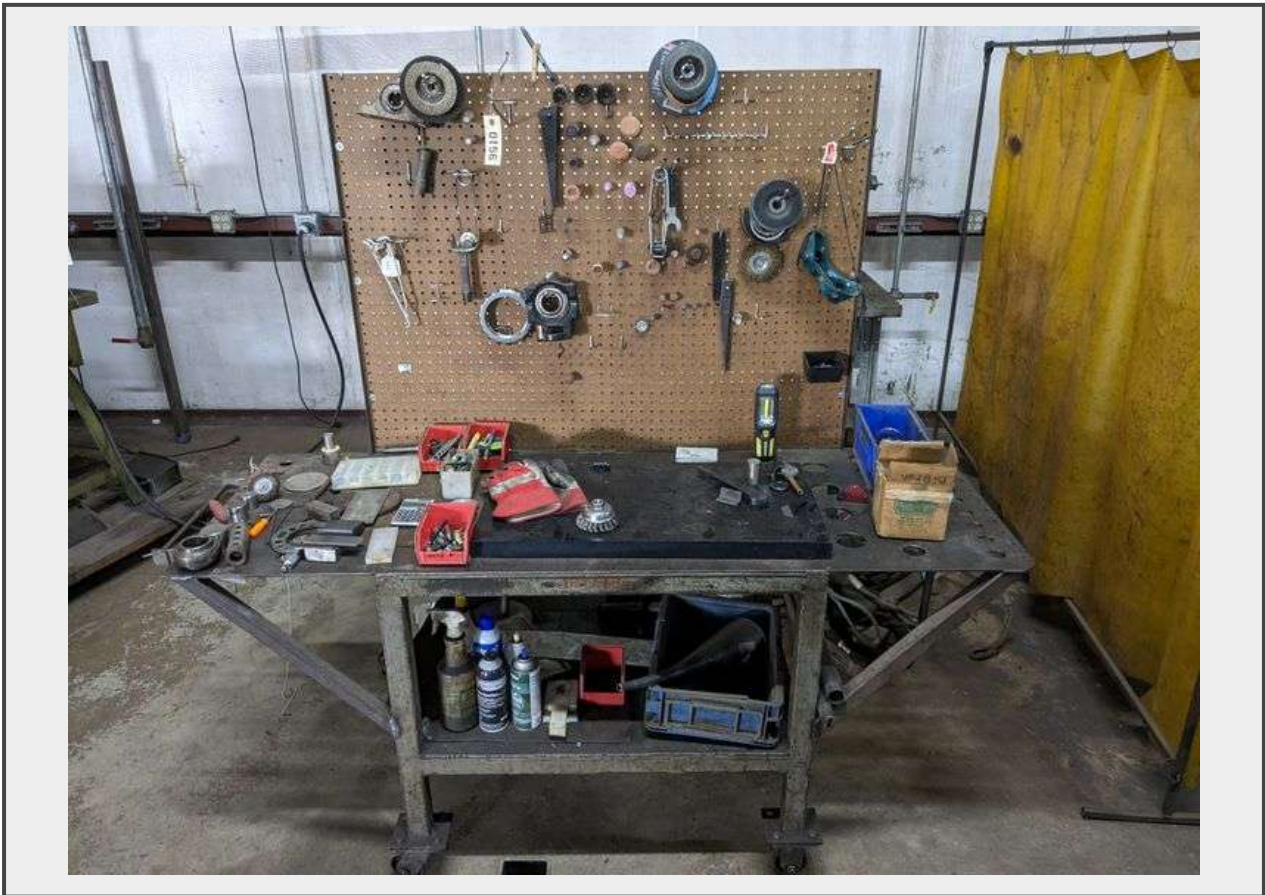

**Sale Name:** Industrial Machine Shop Liquidation

**LOT 156 - Rolling metal work table with contents**

**Description**

6' wide, 2' deep. 33" to workbench top, 6' to top of pegboard

**Quantity:** 1

<https://www.southauction.com/>