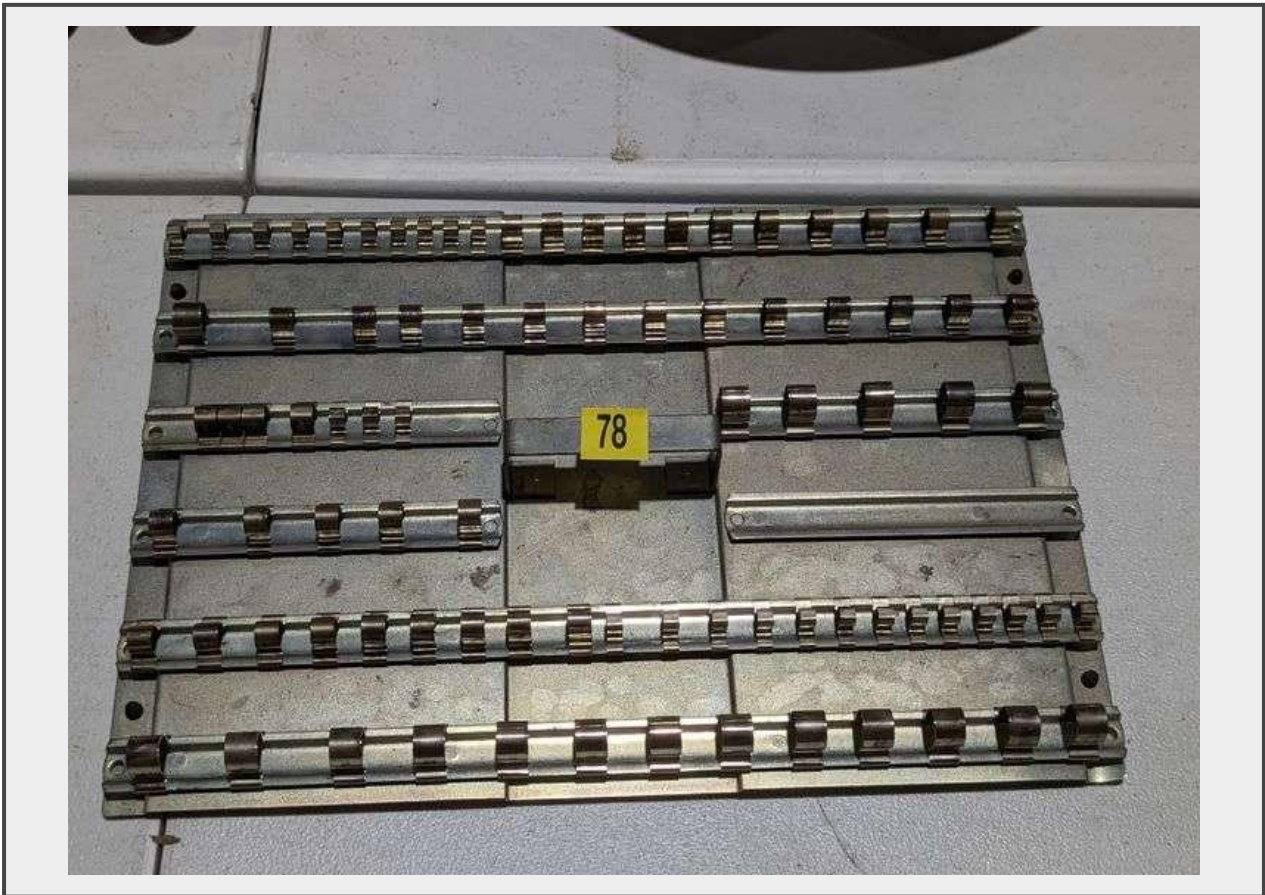

**Sale Name:** Automotive Shop Liquidation - Statesboro, GA

**LOT 78 - 1/4" - 1/2" drive socket tray**

**Description**

1/4" - 1/2" drive socket tray

**Quantity:** 1

<https://www.southauction.com/>