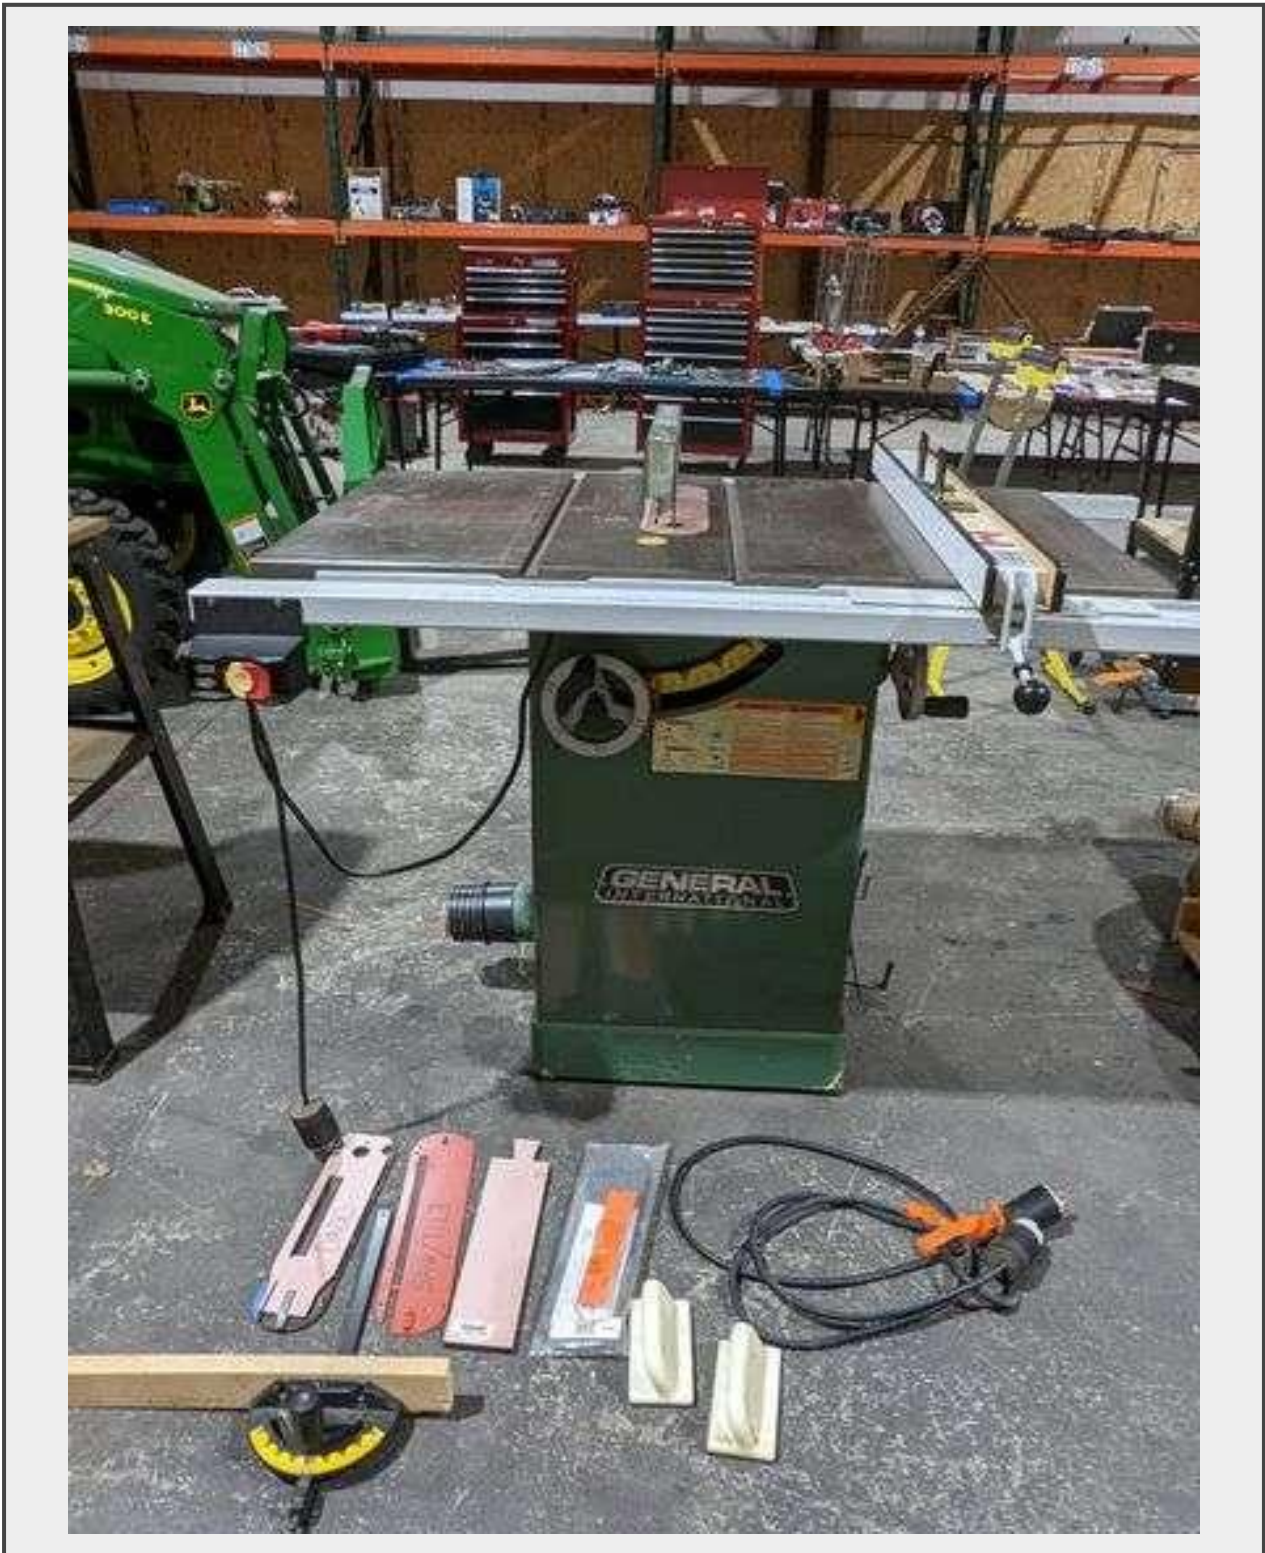

Sale Name: Estate Auction - Statesboro, GA

LOT 384 - General International Model 50-220M1 2HP 110V or 220V table saw

Description

Tested and in good working order. Currently wired for 230v

Quantity: 1

<https://www.southauction.com/>