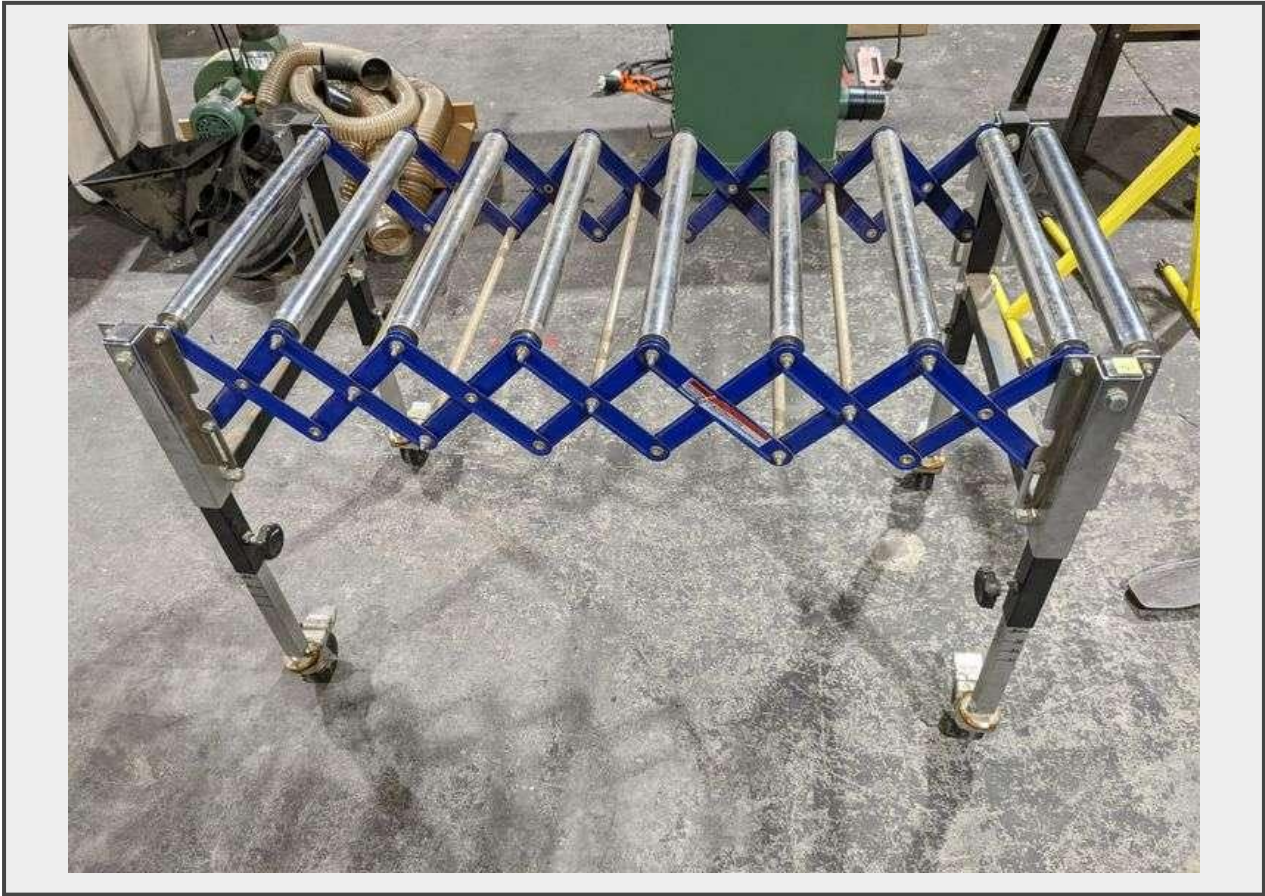

Sale Name: Estate Auction - Statesboro, GA

LOT 401 - Adjustable height accordion infeed / outfeed rollers

Description

20" wide, 4 1/2' total expanded length. Adjustable height.

Quantity: 1

<https://www.southauction.com/>