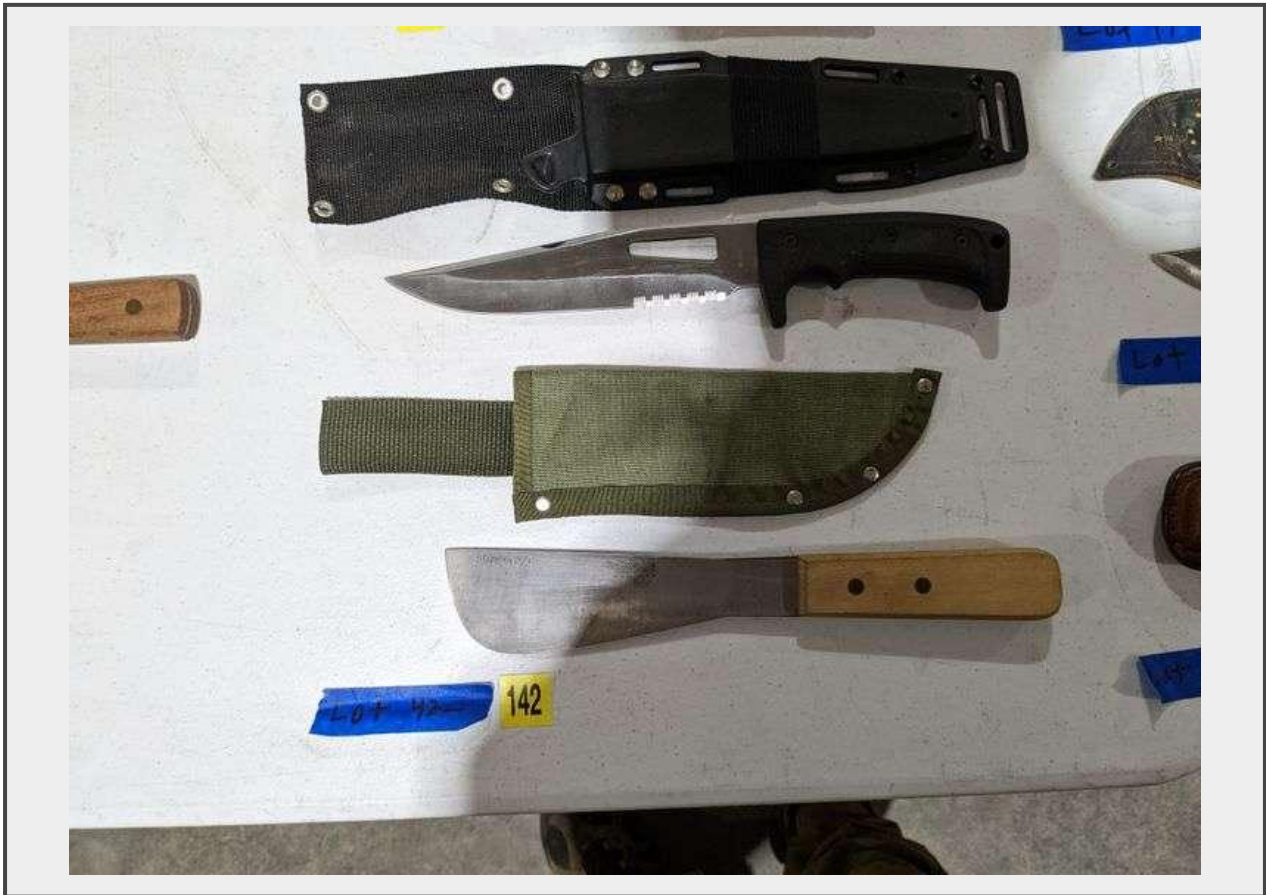

**Sale Name:** Estate Auction - Statesboro, GA

**LOT 142 - Two fixed blade knives**

**Description**

1. Ontario USA, Tru-Edge, wood handles, unused with some spotting on blade, with green canvas-like sheath and 2. China made large heavy fighting knife, original black sheath, appears unused.