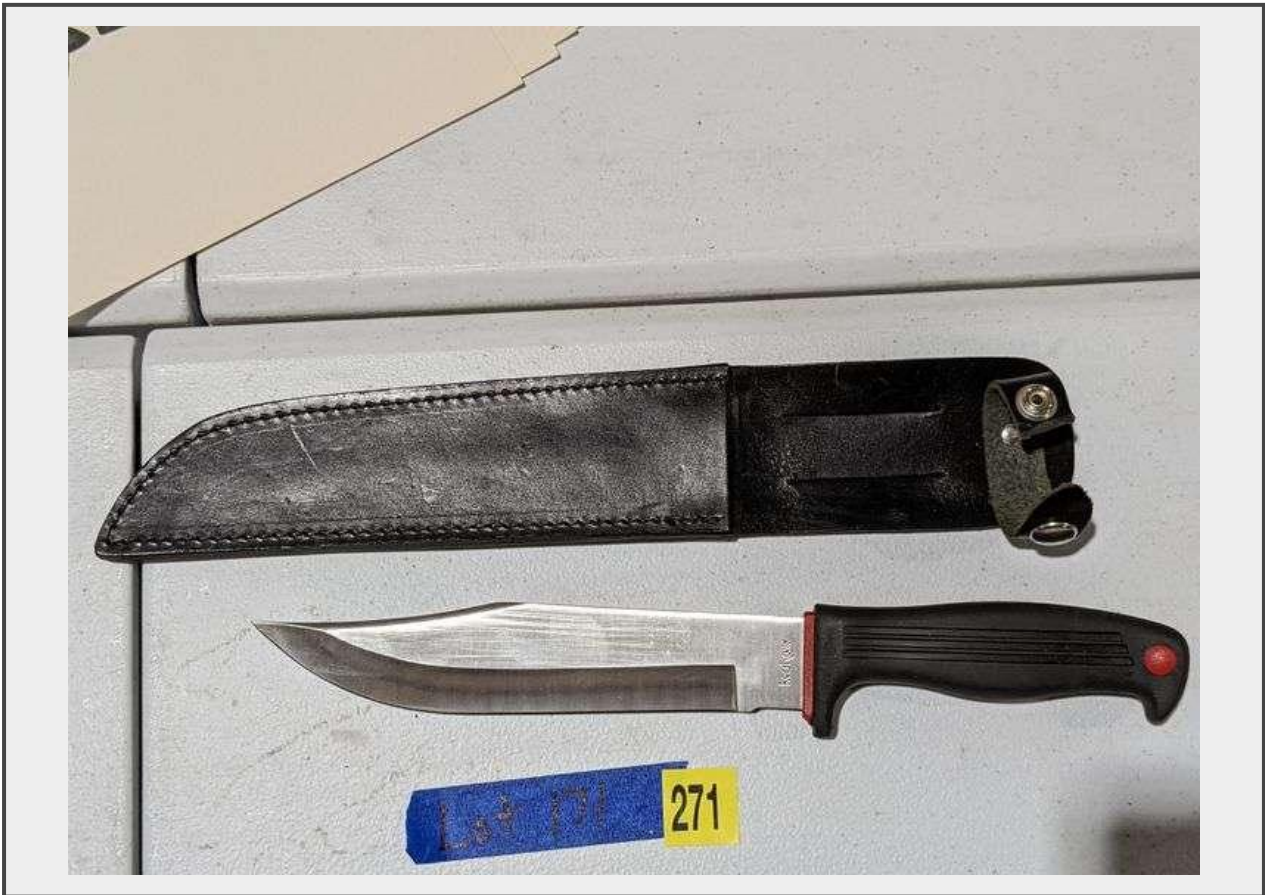

Sale Name: Estate Auction - Statesboro, GA

LOT 271 - Kershaw Kai Japan fixed blade knife

Description

Kershaw Kai Japan fixed blade knife 1015 in original black sheath, 7 ½" blade

Quantity: 1

<https://www.southauction.com/>